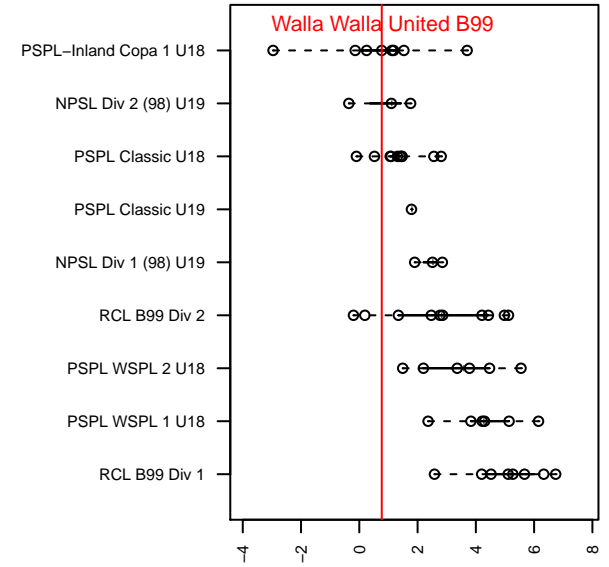

Walla Walla United B99

Walla Walla United FC
Walla Walla, WA
B99 total strength=1368
attack=16.06 defense=3.19
fall league = PSPL–Inland Copa 1 U18

alt names used:
Walla Walla United Soccer Club 1999

Venues played:
2016 PSPL–Inland Copa 1 U18

**attack and defense variance (black dot)
relative to other teams
and top 10 in region**

**attack and defense rating
relative to others at age
and all opponents in last 13 months**

Performance relative to 13 month average